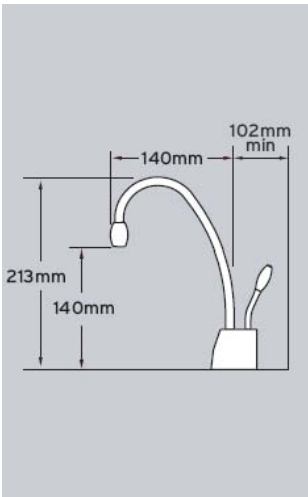

Prices above are exclusive of VAT. Rental price includes six monthly filter change and sanitization of the boiler and is payable annually in advance . There is a refundable £50 deposit on all boilers.